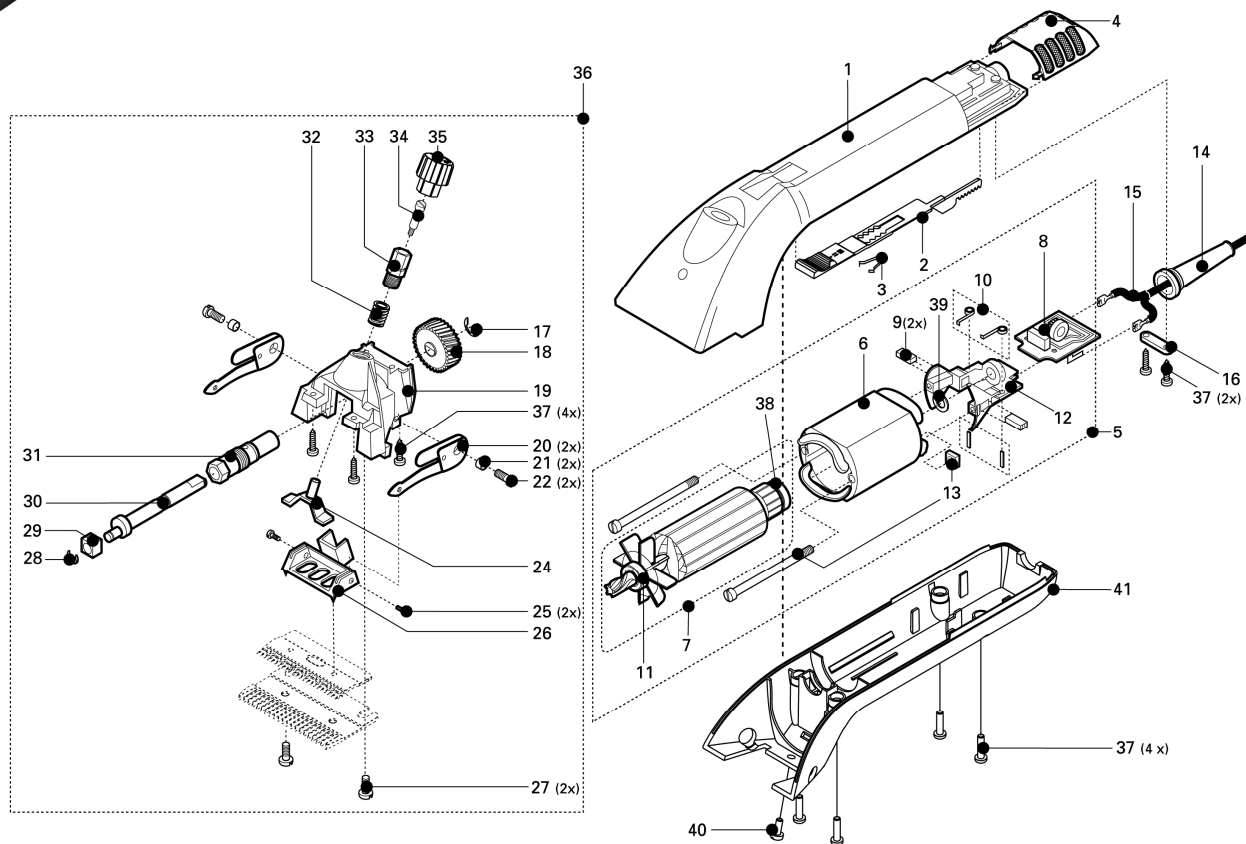

# DELTA

POS	ART-NO	DESCRIPTION	TOTAL	POS	ART-NO	DESCRIPTION	TOTAL
1	707-150	Motor housing, upper DELTA3 Heiniger silver	1x	17	706-524	Circlip for shaft size 6	1x
2	707-030	Switch lever red	1x	18	707-084	Cogwheel Z35 DELTA/PROGRESS	1x
3	707-050	Catch spring	1x	19	707-115	Clipper head insert DELTA2+3	1x
4	707-053	Air filter DELTA grey	1x	20	706-518	Laminated spring	2x
				21	706-514	Centering bush	2x
5	707-061	Motor DELTA 120V complete	1x	22	706-520	PH-screw M5 x 16	2x
				24	706-511	Pressure plate	1x
6	707-063	Stator DELTA 120V	1x	25	706-525	Socket head cap screw partially threaded M3 x 6	2x
				26	707-087	Driving carrier DELTA/PROGRESS	1x
7	707-065	Rotor DELTA 120V	1x	27	706-521	Comb screw cattle/horse	2x
				28	707-088	Circlip for shaft size 3.73	1x
8	707-068	PCB DELTA 120V	1x	29	706-507	Crank drive block	1x
				30	707-089	Crankshaft DELTA/PROGRESS	1x
9	707-071	Carbon brushes DELTA 120V	2x	31	707-000-31	Crank spindle sleeve DELTA2+3/PROGRESS	1x
10	707-072	Brush spring	2x	32	706-517	Pressure spring	1x
11	701-636	Ball bearing 608-2RS	1x	33	707-108	Tension sleeve DELTA2+3	1x
12	707-074	Bearing plate with brush spring	1x	34	707-114	Distance screw DELTA2+3	1x
13a	707-075	PH-screw M3 x 50	2x	35	707-140	Tension nut DELTA3	1x
13b	707-076	Square nut M3	2x	36	707-093	Clipper head insert DELTA complete without blades	1x
13c	707-077	Circlip M3	2x	37	707-094	PT-screw Kombitorx KA40 x 16	10x
14	707-080	Anti-kink sleeve DELTA/PROGRESS	1x	38	701-635	Ball bearing 626-2Z	1x
				39	701-637	Spring washer 626	1x
15	707-057	DELTA/PROGRESS cable with USA plug	1x	40	706-523	PH-screw M4 x 10	1x
				41	707-160	Motor housing, lower DELTA3 grey	1x
					706-528	Set of spare parts small clipper head Pos. 20 / 21 / 25 / 28 / 29	
16	707-083	Cable grip DELTA/PROGRESS USA	1x		707-119	Set of spare parts large clipper head Delta/Progress Pos. 17 / 18 / 20 / 21 / 25 / 27 / 28 / 29 / 30 / 31	